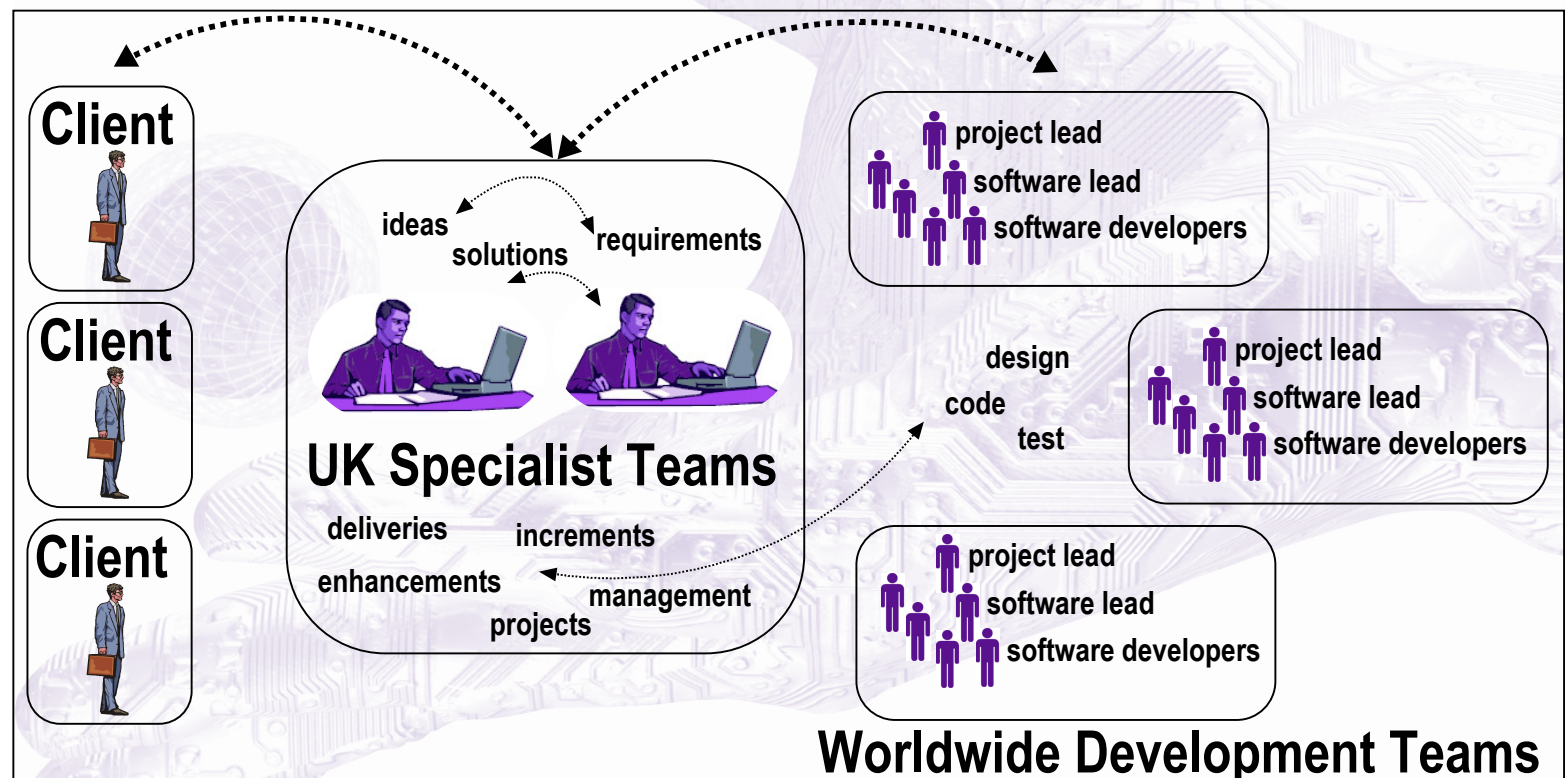

how lean can change your organisation today

Suaju is a UK based Lean Management, Lean Software Development Company committed to the delivery of products and solutions at a cost-effective and reliable approach. Suaju achieves this through it's Lean UK Specialist and Global Development Teams. The UK Teams are the interface with the Clients and are responsible for the overall running of the projects, dealing with both technical and non-technical issues. The use of the Global Development Teams gives the Client reduced costs allowing a reduction in timescales and/or an increase in scope.

Suaju focuses predominately on bespoke software solutions or windows, web services, database systems, real-time/embedded programming using its own devised workflow.

Suaju can work with a customer's idea and take it to the end product/solution or just pick up from any stage in the life-cycle and progress it to the end.

Our development methodology combine the paramount aspects of leading software methodologies, following Iterative, Lean and Agile Practices and the Rational Unified Process (RUP) with a strong customer interface.

A Typical Workflow

1

An idea would be presented to Suaju's UK Team

2

The UK Team would agree the scope of work and timescales - SOW

3

The UK Team would work with the client to produce a set of requirements and architectural design, they would be the predominate interface between the client and the development teams