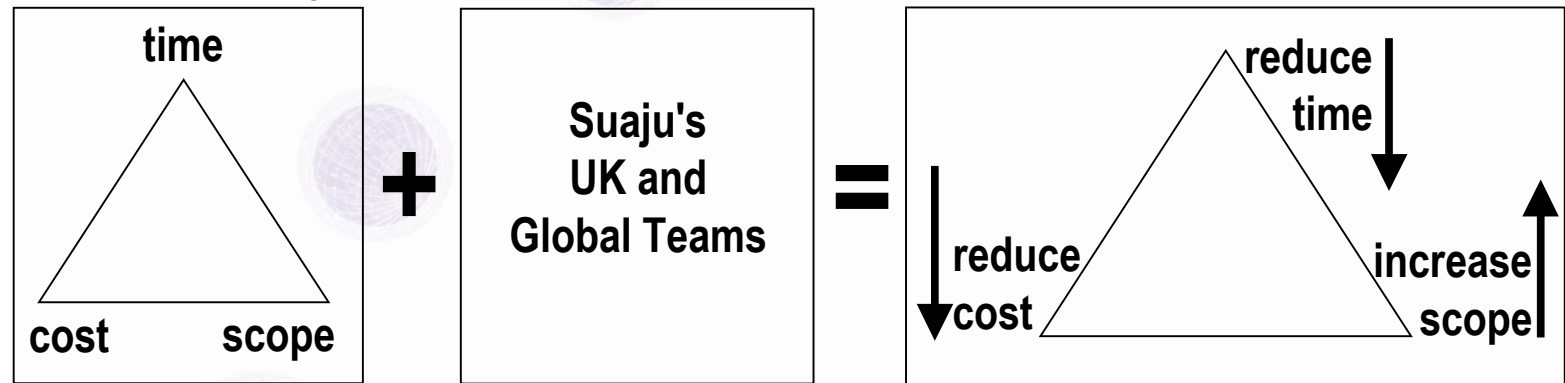

how lean can change your organisation today

Suaju is a UK based Lean Management, Lean Software Development Company committed to the delivery of products and solutions at a cost-effective and reliable approach. Suaju achieves this through it's Lean UK Specialist and Global Development Teams. The UK Teams are the interface with the Clients and are responsible for the overall running of the projects, dealing with both technical and non-technical issues. The use of the Global Development Teams gives the Client reduced costs allowing a reduction in timescales and/or an increase in scope.

Suaju focuses predominately on bespoke software solutions or windows, web services, database systems, real-time/embedded programming using its own devised workflow.

Suaju can work with a customer's idea and take it to the end product/solution or just pick up from any stage in the life-cycle and progress it to the end.